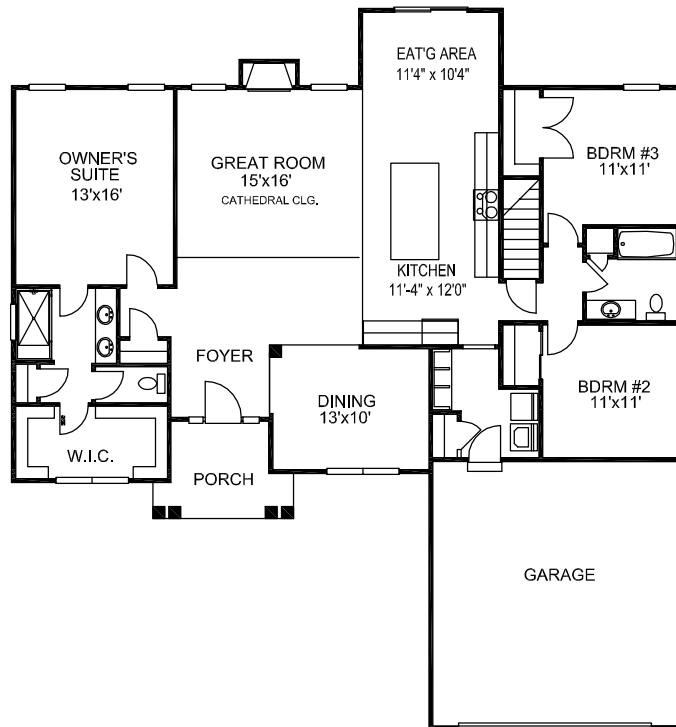

Iulianelli
Custom Homes

614.560.9241 ! info@ich-builders.com ! ich-builders.com

BECAUSE WE ARE CONSTANLY IMPROVING OUR PRODUCT, WE RESERVE TO REVISE, CHANGE AND OR SUBSTITUTE PRODUCTS FEATURES, DIMENSIONS, SPECIFICATIONS ARCHITECTURAL DETAILS AND DESIGN WITHOUT NOTICE. THIS BROCHURE IS FOR ILLUSTRATION PURPOSES ONLY AND IS NOT PART OF A LEGAL CONTRACT. PRICES ARE SUBJECT TO CHANGE WITHOUT NOTICE ROOM DIMENSIONS ARE APPROXIMATE. UNPUBLISHED WORK © CHATEAUX DESIGNS 2010